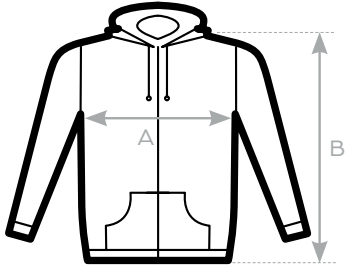

**Size specs.**

B2B Hooded jacket 70/30 B2B-HDJA	XS	S	M	L	XL	2XL	3XL	4XL
A HALF CHEST HALF CHEST FROM UNDERARM (2,5 cm)	49	52	56	60	64	67	70	73
B FRONT BODY LENGHT	69	71	73	75	77	79	81	83